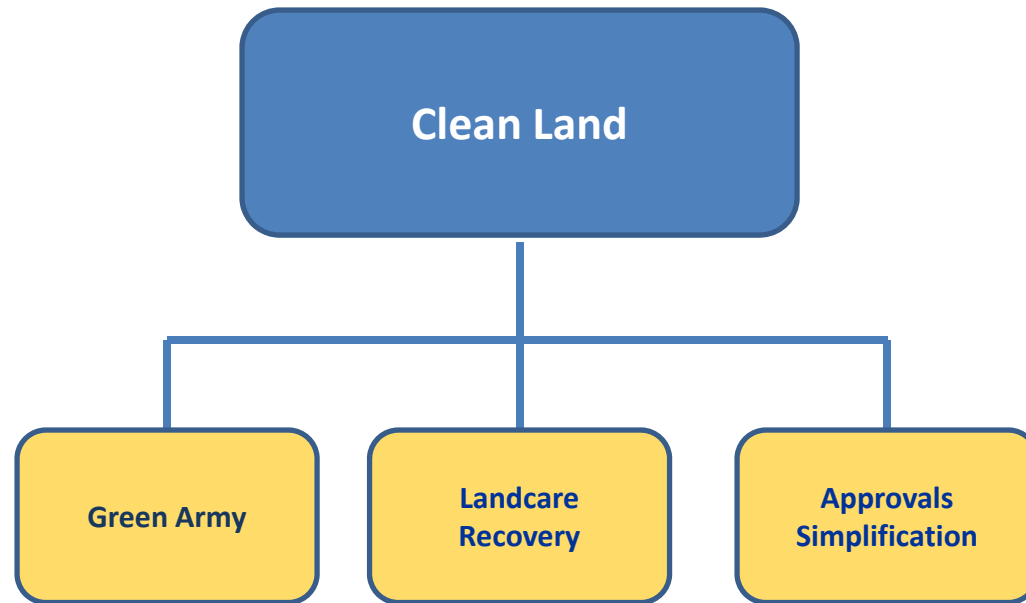

# Cleaner Environment Plan

**Direct Action**

**Emissions  
Reduction Fund**

**One Millions  
Roofs**

**20 Million  
Trees**

```
graph TD; A[Clean Water] --- B[Murray Darling Plan]; A --- C[Water Security]; A --- D[Reef 2050]
```

**Clean Water**

**Murray Darling  
Plan**

**Water Security**

**Reef 2050**