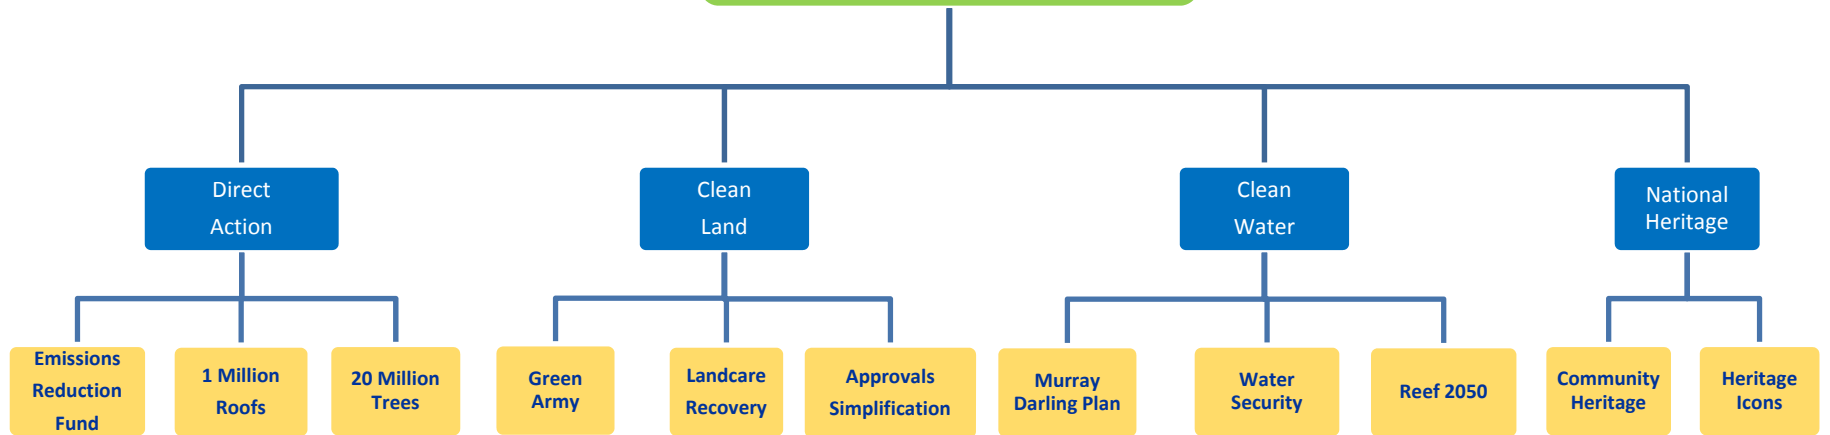

**Values**

**Hope, Reward and Opportunity**

**Contract**

**Blueprint  
for Australia**

**Policy**

# Cleaner Environment Plan

**Direct Action**

**Emissions  
Reduction Fund**

**One Millions  
Roofs**

**20 Million  
Trees**

```
graph TD; A[Clean Water] --- B[Murray Darling Plan]; A --- C[Water Security]; A --- D[Reef 2050]
```